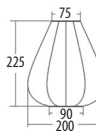

## LUMIZ Shapes 2024

Round 20

Bulb 16

Tulip 20

Cylinder 18

Long Oval 20

Drop 28

Round 30

Jar 30

Oval 40

Balloon XL

Dimensions in mm