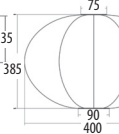

## LUMIZ Shapes 2024

Round 20

Bulb 16

Tulip 20

Cylinder 18

Long Oval 20

Drop 28

Round 30

Jar 30

Oval 40

Balloon XL

Dimensions in mm