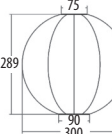

## LUMIZ Shapes 2024

Round 20

Bulb 16

Tulip 20

Cylinder 18

Long Oval 20

Drop 28

Round 30

Jar 30

Oval 40

Balloon XL

Dimensions in mm