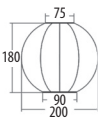

## LUMIZ Shapes 2024

Round 20

Bulb 16

Tulip 20

Cylinder 18

Long Oval 20

Drop 28

Round 30

Jar 30

Oval 40

Balloon XL

Dimensions in mm