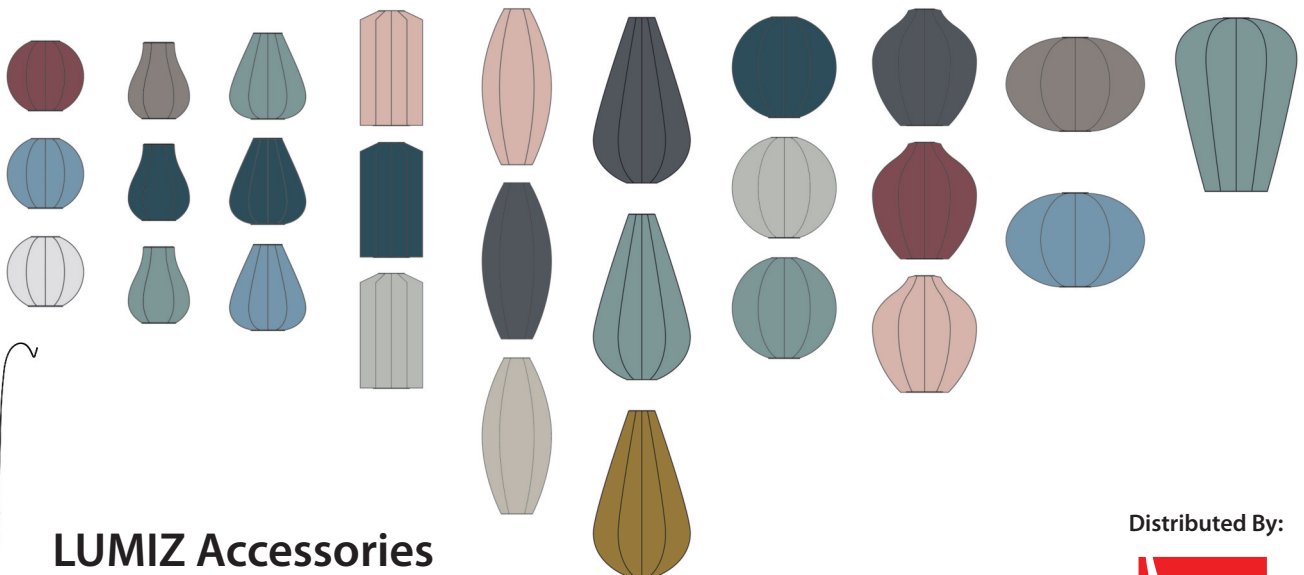

## LUMIZ Shapes 2024

Round 20

Bulb 16

Tulip 20

Cylinder 18

Long Oval 20

Drop 28

Round 30

Jar 30

Oval 40

Balloon XL

Dimensions in mm

## LUMIZ Accessories

LUMIZ Hanging Stand

LUMIZ Ring small

LUMIZ Ring large

LUMIZ plate

Distributed By: