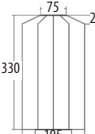

## LUMIZ Shapes 2024

Round 20

Bulb 16

Tulip 20

Cylinder 18

Long Oval 20

Drop 28

Round 30

Jar 30

Oval 40

Balloon XL

Dimensions in mm