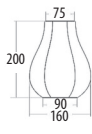

## LUMIZ Shapes 2024

Round 20

Bulb 16

Tulip 20

Cylinder 18

Long Oval 20

Drop 28

Round 30

Jar 30

Oval 40

Balloon XL

Dimensions in mm